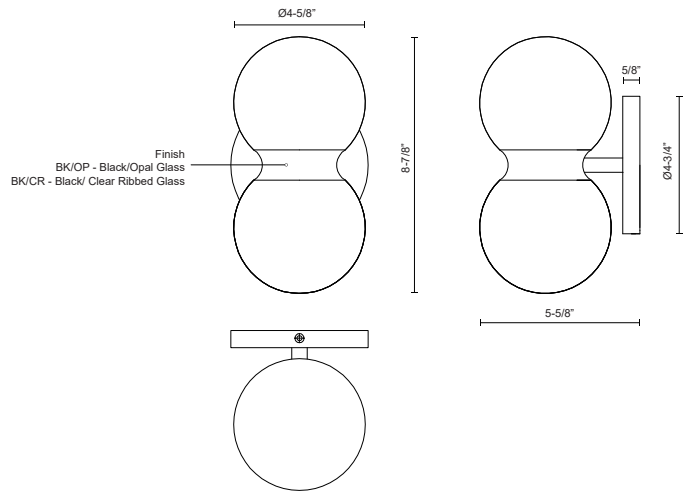

EW77209-BK/OP
Black/Opal Matte
Glass

EW77209-BK/CR
Black/Clear Ribbed
Glass

DESCRIPTION

Embrace the enchanting glow of Peri, where simplicity meets sophistication. With its matte black elegance and clear ribbed or matte opal glass accents, this exterior-rated outdoor wall sconce sets the stage for intimate moments under the stars. Let Peri's integrated LED light guide your path to love, illuminating your outdoor space with a timeless allure.

- Matte Opal or Clear Ribbed Glass options
- Matte Back finish
- Exterior rated for indoor or outdoor use
- Perfect for front doors, garage, or bathroom usage

SPECIFICATION DETAILS

Fixture Dimensions	W4-5/8" x H8-7/8" x E5-5/8"
Height from center	4-1/2"
Light Source	AC LED Module
Wattage	11W
Total Lumens	850lm*
Delivered Lumens	BK/CR-300lm*; BK/OP-270lm*;
Voltage	120V
Color Temperature	3000K
CRI (Ra)	90CRI
Optional Color Temps	2700K - 5000K Available, Minimum Order Quantities Apply
LED Rated Life	50,000 hours
Dimming	100% - 10%, ELV Dimmer (Not Included)
Diffuser Details	Frosted PC
Glass Details	Clear Ribbed Glass; Opal Glass;
Location	Wet
Illumination Direction	Up/Down
Mounting Style	Wall Mount, All Orientation
Canopy Dimensions	D4-3/4" x E5/8"
Material	Aluminum + Glass
Paint Finish	BK02